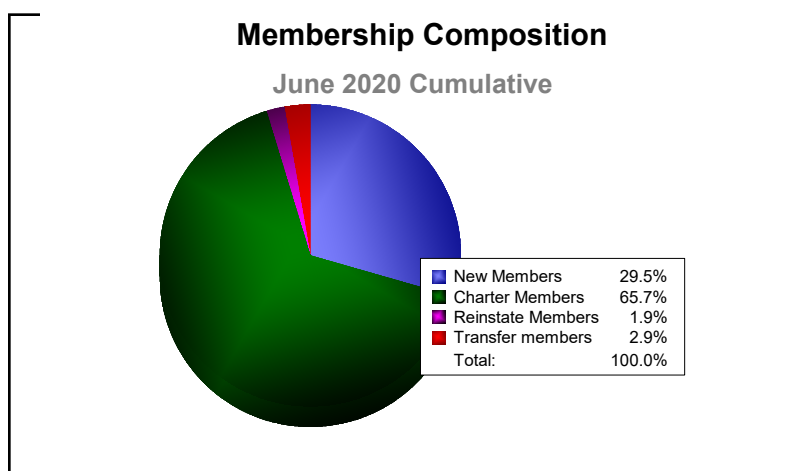

Year	New Clubs	Dropped Clubs	Gain/ Loss Clubs	New Members	Charter Members	Reinstate Members	Transfer Members	Total Member Added	Total Members Dropped	Gain/ Loss Members
2015-2016	0	0	0	18	4	4	0	26	-39	-13
2016-2017	1	0	1	51	24	0	0	75	-32	43
2017-2018	1	0	1	30	21	1	1	53	-72	-19
2018-2019	2	-1	1	29	51	1	2	83	-87	-4
2019-2020	3	0	3	31	69	2	3	105	-75	30
Average	1	0	1	32	34	2	1	68	-61	7

Year	New Clubs	Dropped Clubs	Gain/ Loss Clubs	New Members	Charter Members	Reinstate Members	Transfer Members	Total Member Added	Total Members Dropped	Gain/ Loss Members
2015-2016	1	-5	-4	15	20	0	0	35	-89	-54
2016-2017	0	-1	-1	40	2	0	0	42	-21	21
2017-2018	0	-5	-5	0	0	0	1	1	-104	-103
Average	0	-4	-3	18	7	0	0	26	-71	-45