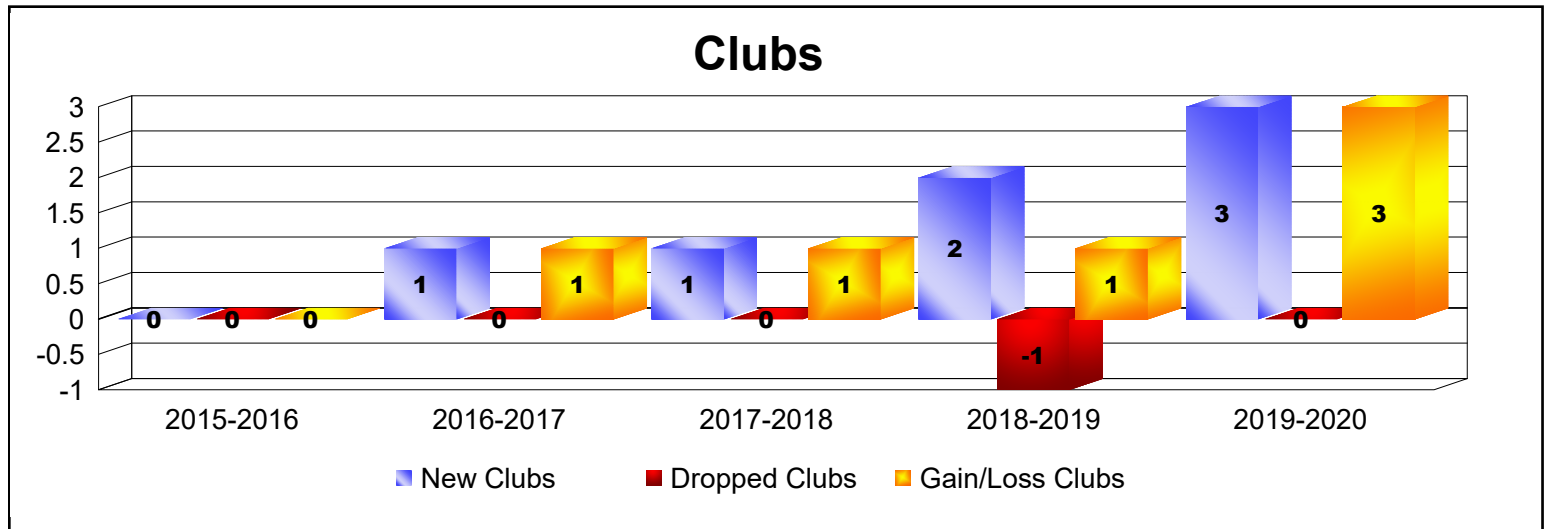

Year	New Clubs	Dropped Clubs	Gain/ Loss Clubs	New Members	Charter Members	Reinstate Members	Transfer Members	Total Member Added	Total Members Dropped	Gain/ Loss Members
2015-2016	0	0	0	18	4	4	0	26	-39	-13
2016-2017	1	0	1	51	24	0	0	75	-32	43
2017-2018	1	0	1	30	21	1	1	53	-72	-19
2018-2019	2	-1	1	29	51	1	2	83	-87	-4
2019-2020	3	0	3	31	69	2	3	105	-75	30
Average	1	0	1	32	34	2	1	68	-61	7

Year	New Clubs	Dropped Clubs	Gain/ Loss Clubs	New Members	Charter Members	Reinstate Members	Transfer Members	Total Member Added	Total Members Dropped	Gain/ Loss Members
2015-2016	1	-5	-4	15	20	0	0	35	-89	-54
2016-2017	0	-1	-1	40	2	0	0	42	-21	21
2017-2018	0	-5	-5	0	0	0	1	1	-104	-103
Average	0	-4	-3	18	7	0	0	26	-71	-45