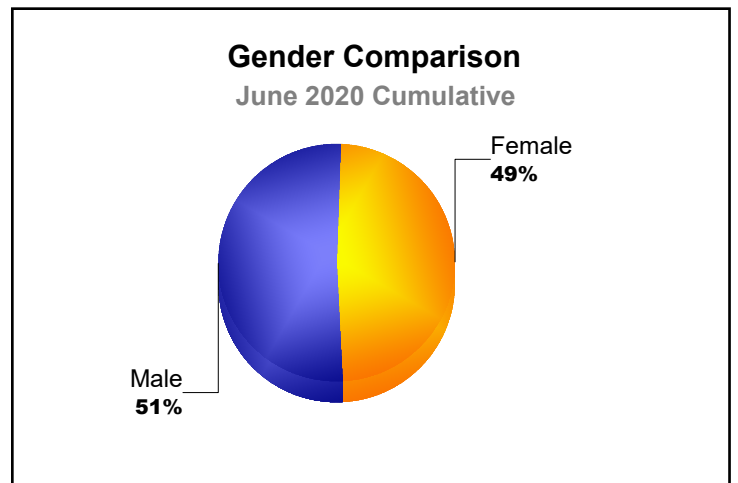

Year	New Clubs	Dropped Clubs	Gain/ Loss Clubs	New Members	Charter Members	Reinstate Members	Transfer Members	Total Member Added	Total Members Dropped	Gain/ Loss Members
2015-2016	0	0	0	18	4	4	0	26	-39	-13
2016-2017	1	0	1	51	24	0	0	75	-32	43
2017-2018	1	0	1	30	21	1	1	53	-72	-19
2018-2019	2	-1	1	29	51	1	2	83	-87	-4
2019-2020	3	0	3	31	69	2	3	105	-75	30
Average	1	0	1	32	34	2	1	68	-61	7