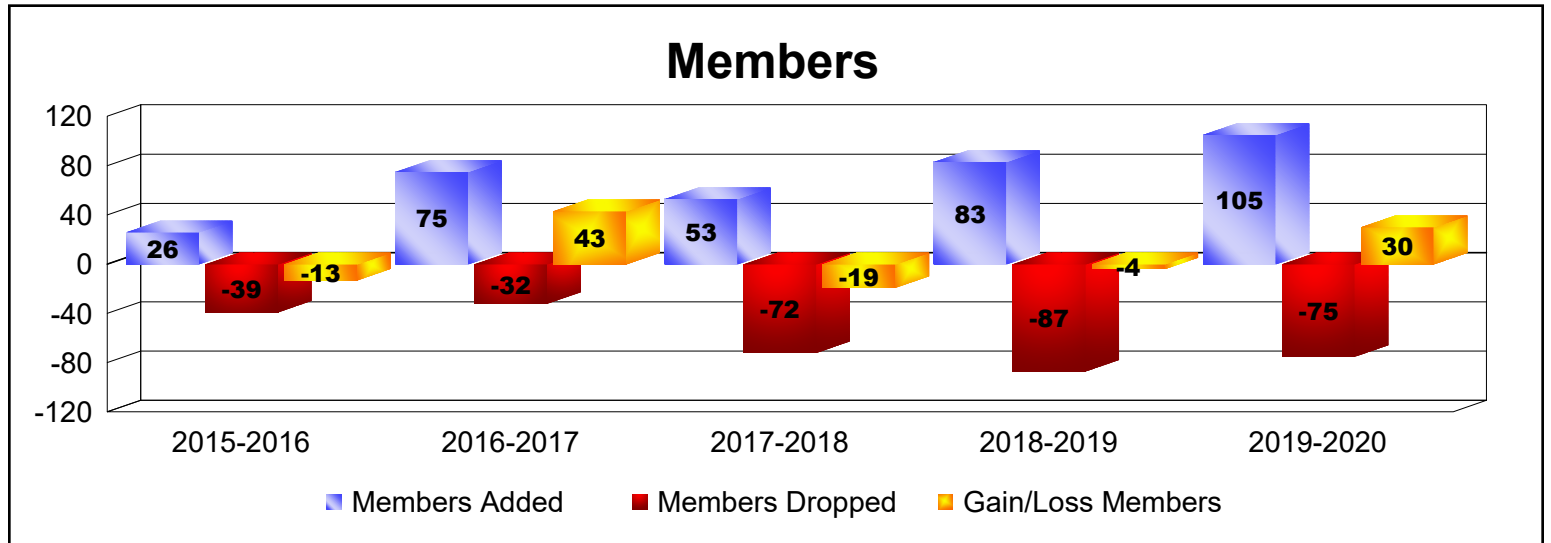

Year	New Clubs	Dropped Clubs	Gain/ Loss Clubs	New Members	Charter Members	Reinstate Members	Transfer Members	Total Member Added	Total Members Dropped	Gain/ Loss Members
2015-2016	0	0	0	18	4	4	0	26	-39	-13
2016-2017	1	0	1	51	24	0	0	75	-32	43
2017-2018	1	0	1	30	21	1	1	53	-72	-19
2018-2019	2	-1	1	29	51	1	2	83	-87	-4
2019-2020	3	0	3	31	69	2	3	105	-75	30
Average	1	0	1	32	34	2	1	68	-61	7

Year	New Clubs	Dropped Clubs	Gain/ Loss Clubs	New Members	Charter Members	Reinstate Members	Transfer Members	Total Member Added	Total Members Dropped	Gain/ Loss Members
2015-2016	1	-5	-4	15	20	0	0	35	-89	-54
2016-2017	0	-1	-1	40	2	0	0	42	-21	21
2017-2018	0	-5	-5	0	0	0	1	1	-104	-103
Average	0	-4	-3	18	7	0	0	26	-71	-45